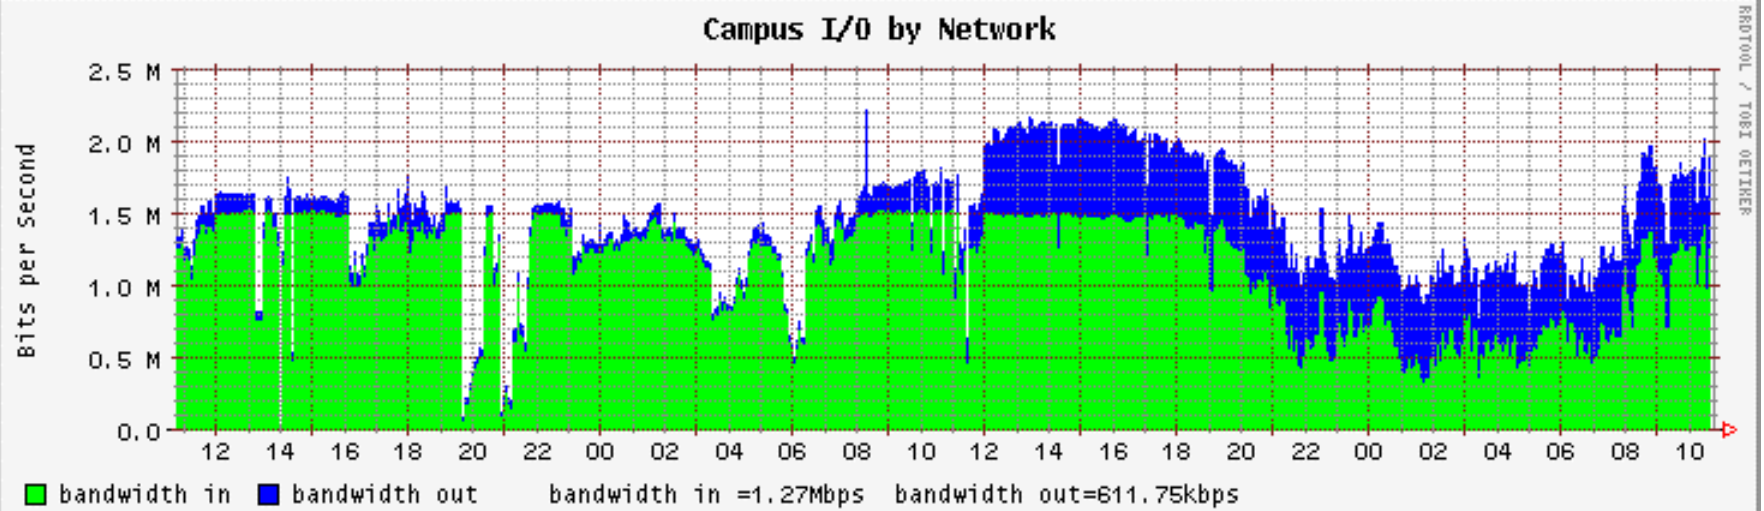

Network Traffic Monitoring