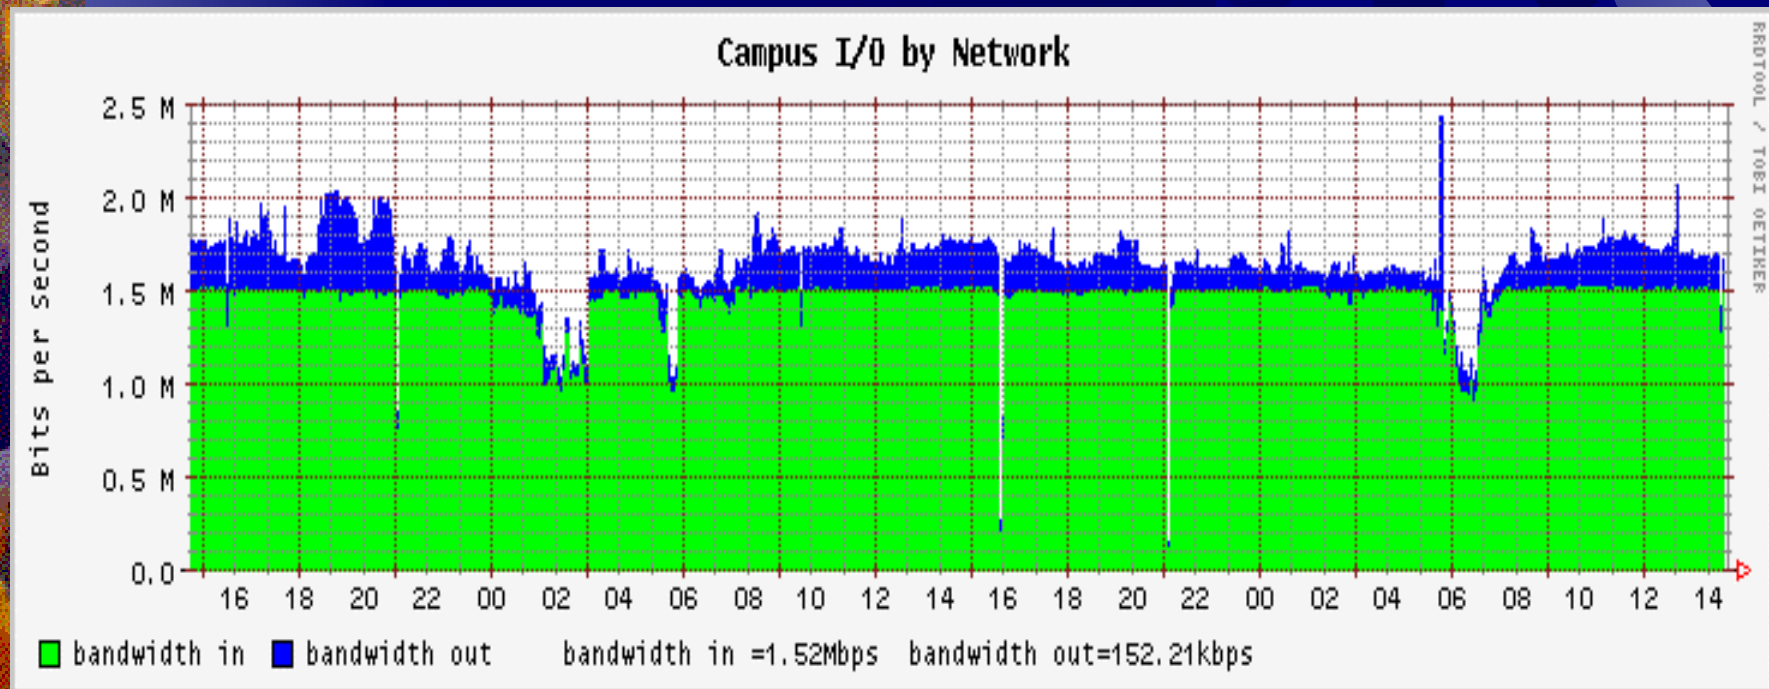

Network Traffic Monitoring using TCPdump

Comparison between inbound and outbound traffic