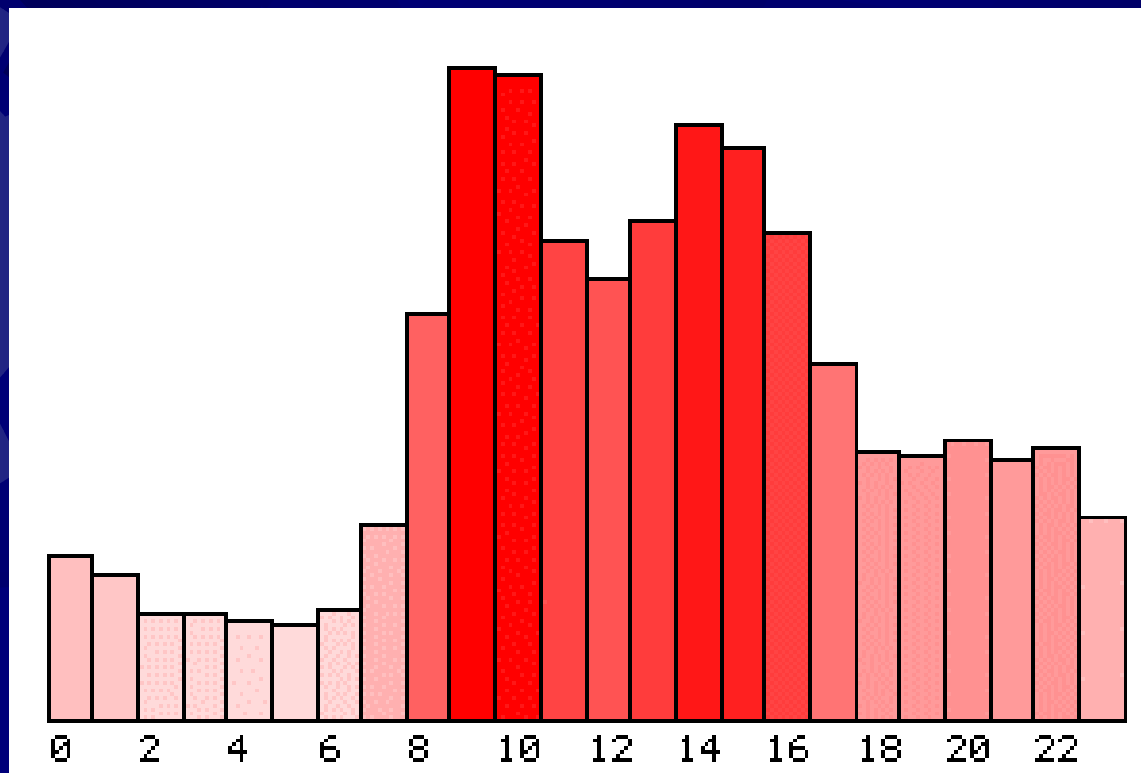

Typical Hourly Request