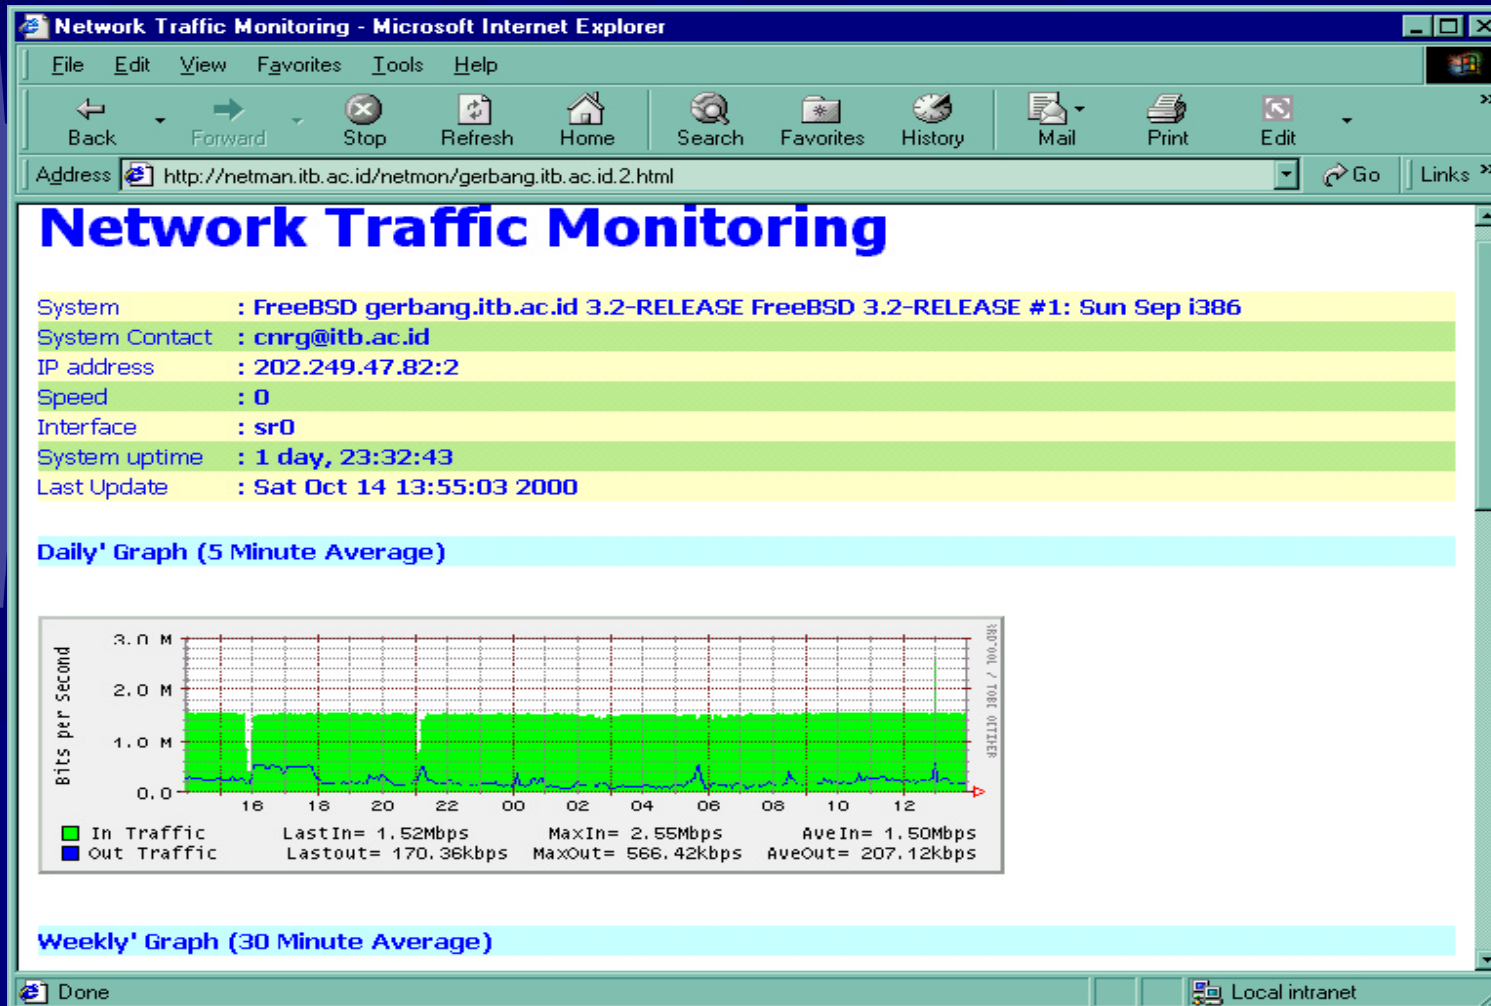

Note : All ad banner have been redirected to local web server

Typical Hourly Request

Network Traffic Monitoring

Network Traffic Monitoring

- ★ Network traffic monitoring using SNMP
 - ★ Comparison between inbound and outbound traffic
- ★ Network traffic monitoring using TCPDUMP
 - ★ Comparison between inbound and outbound traffic
 - ★ Traffic Distribution by Protocol (tcp, udp, and icmp)
 - ★ Traffic Distribution by Well Known Services (http, ftp data, irc, dns, email)
- ★ Monitoring Most Active Host/Server by total inbound/outbound and Well Known Services

Network Traffic Monitoring using SNMP

Network Traffic Monitoring using TCPdump

Comparison between inbound and outbound traffic

Network Traffic Monitoring using TCPdump

Traffic Distribution by Protocol

Network Traffic Monitoring using TCPdump