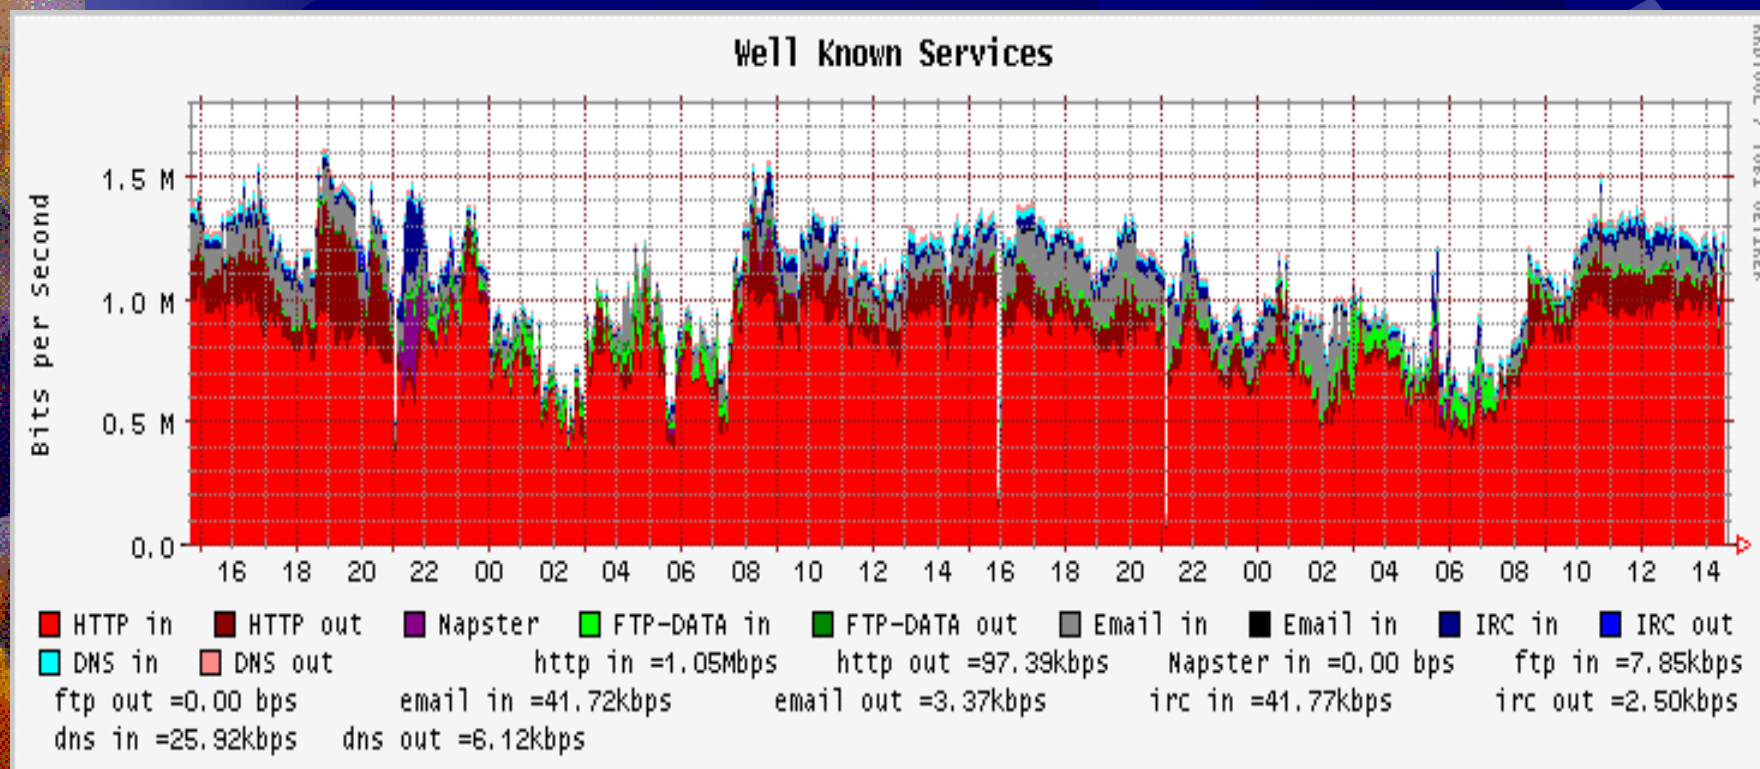

Network Traffic Monitoring using TCPdump

Traffic Distribution by Well Known Services

Monitoring Most Active host/server

http://netman.itb.ac.id/top_inbound-232.html - Microsoft Internet Explorer

File Edit View Favorites Tools Help

Back Forward Stop Refresh Home Search Favorites History Mail Print Edit Discuss

Address http://netman.itb.ac.id/top_inbound-232.html Go Links

No	IP source	Port Source	IP Destination	Port Destination	Total Bytes	Total packet	Protocol
1	203.141.128.84	8080	167.205.22.123	0	12745048	11128	tcp
2	141.142.121.5	3128	167.205.23.15	0	6709745	6287	tcp
3	128.182.72.190	3128	167.205.23.1	0	5703003	4764	tcp
4	204.123.7.2	3128	167.205.22.123	0	3159412	3184	tcp
5	192.203.230.19	3128	167.205.22.123	0	3078806	2722	tcp
6	128.182.72.190	3128	167.205.22.123	0	2408094	2359	tcp
7	192.172.226.145	3128	167.205.23.1	0	2255411	2100	tcp
8	192.172.226.145	3128	167.205.22.123	0	1821527	1823	tcp
9	192.203.230.19	3128	167.205.23.1	0	1211808	1232	tcp
10	140.174.105.248	80	167.205.22.123	0	1012584	673	tcp
11	204.123.7.2	3128	167.205.23.1	0	804749	981	tcp
12	192.172.226.145	3128	167.205.23.21	0	468453	406	tcp

Done Local intranet