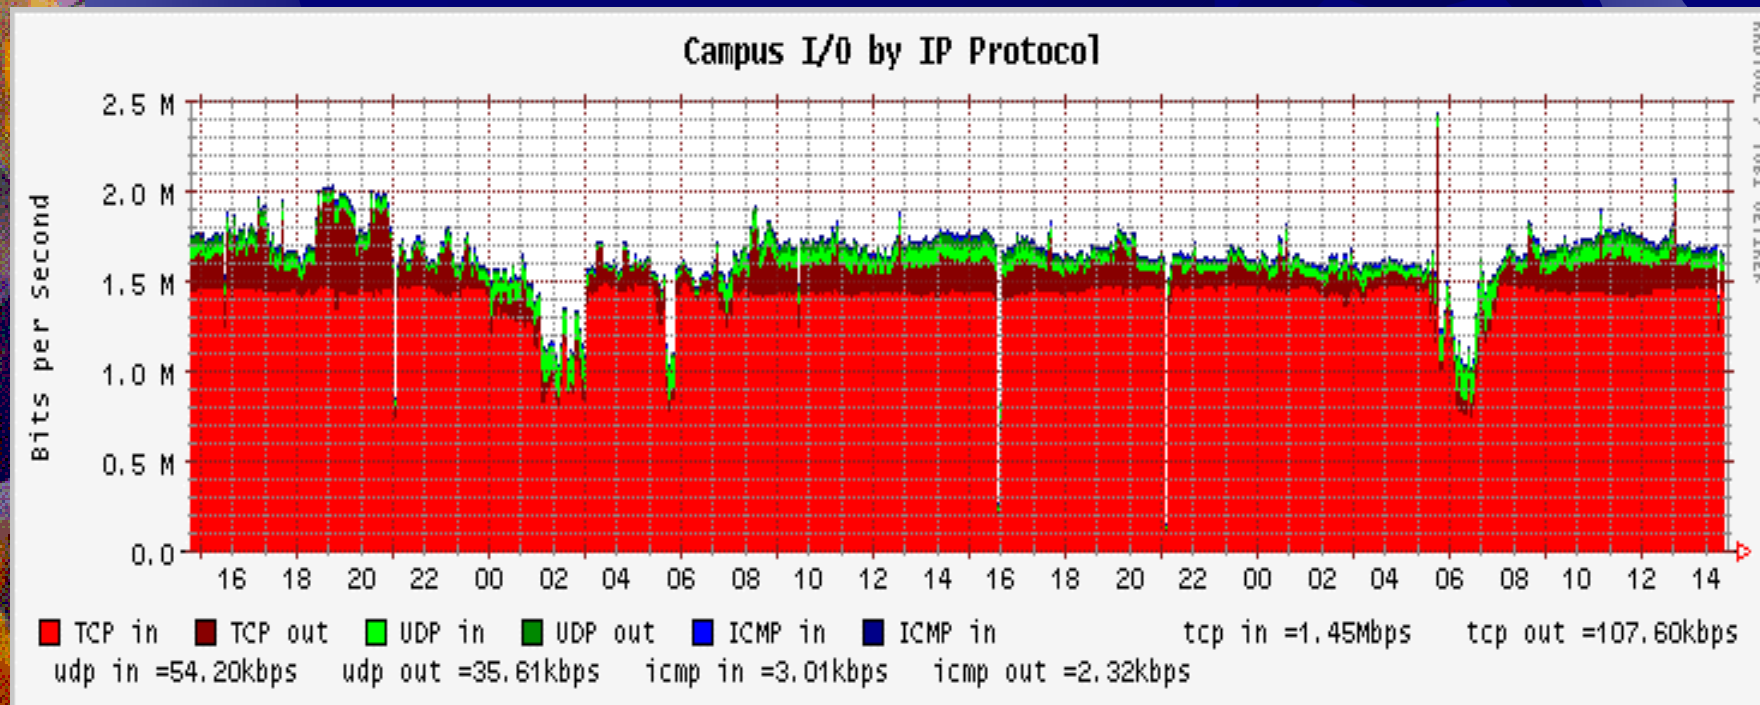

Network Traffic Monitoring using SNMP

Network Traffic Monitoring using TCPdump

Comparison between inbound and outbound traffic

Network Traffic Monitoring using TCPdump

Traffic Distribution by Protocol

Network Traffic Monitoring using TCPdump