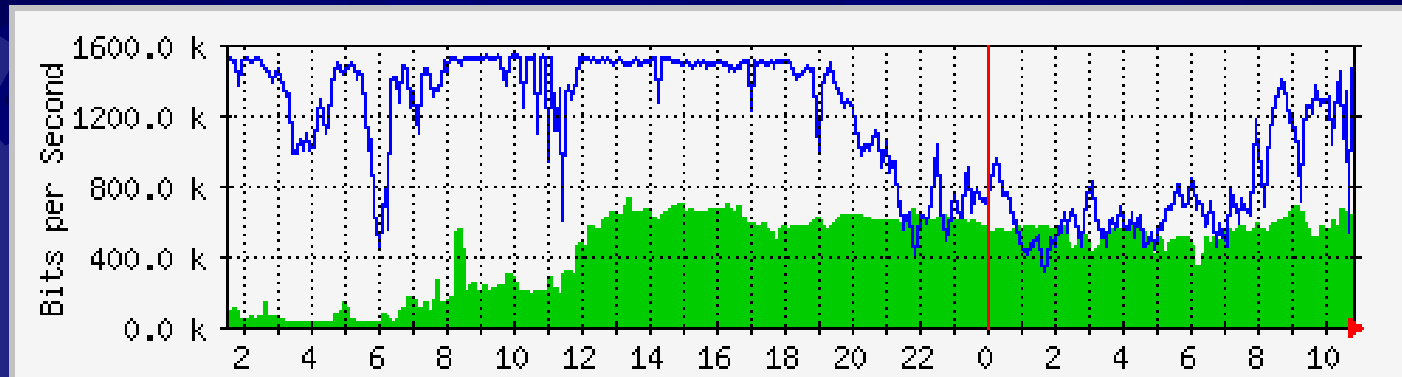

Ku Band Link Utilization

- ★ Have not get the rain rate data
  (No significant rain occurred until last week)
- ★ We build new weather station
- ★ We just receive the manual of IDU , so we will continue to make the capture system of IDU